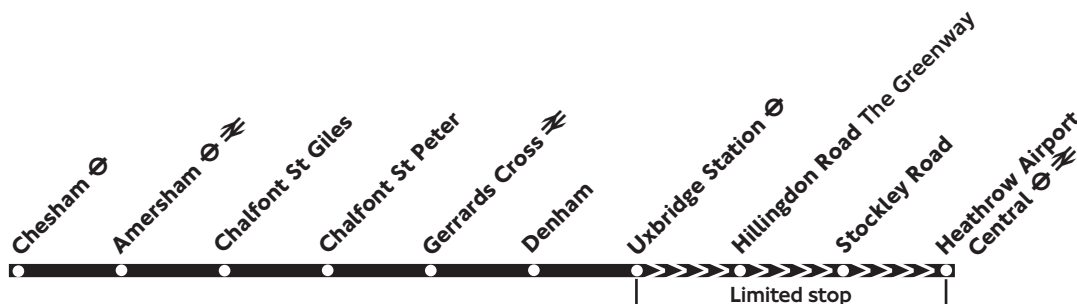

No service Sunday or Public Holidays

Operated by Carousel Buses (01494 533436) 15.5.10_TA30/1

A30

Chesham - Chalfont St Giles - Heathrow Airport

Mondays to Saturdays
except late evenings

TfL Bus Passes, Travelcards, Saver Tickets and Oyster Cards are NOT accepted on this service.